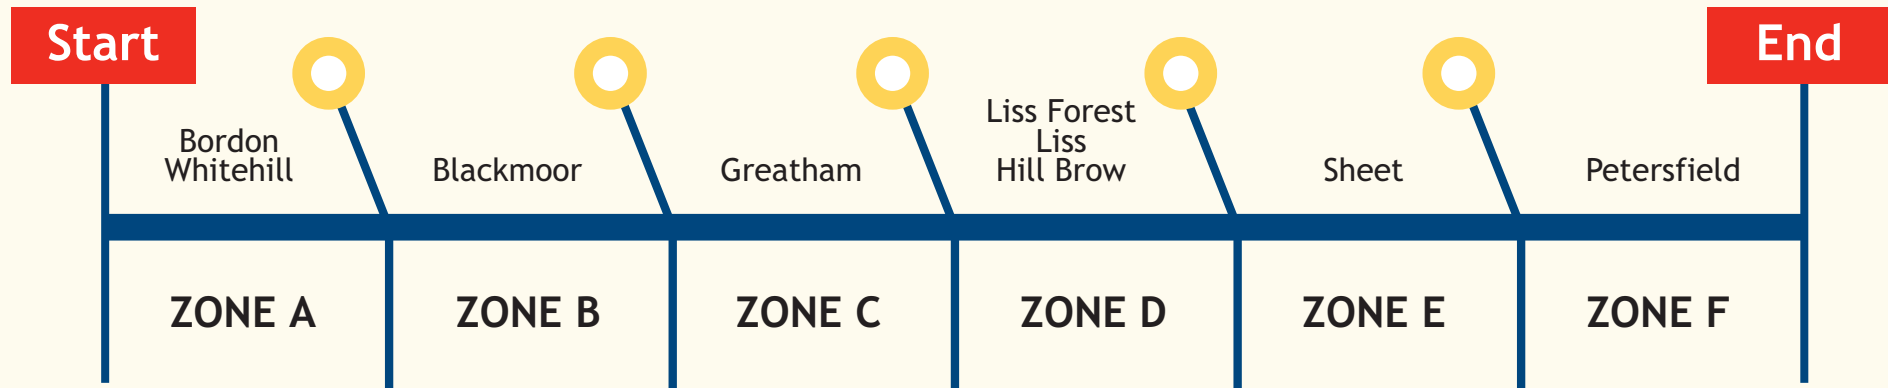

Service operated by **AMK Minicoaches**

ROUTE ZONAL CHART

SERVICE: 73

ROUTE: Bordon - Whitehill - Blackmoor - Greatham - Liss Forest - Liss - Hill Brow - Sheet - Petersfield

BUS SERVICE FARES CALCULATOR

The following fare calculator table is designed to give a simple, at-a-glance calculation of applicable fares. They should be read alongside the zonal chart, which applies on your journey route. Furthermore, they clearly define the AMK bus fare pricing policy, which is currently in place.